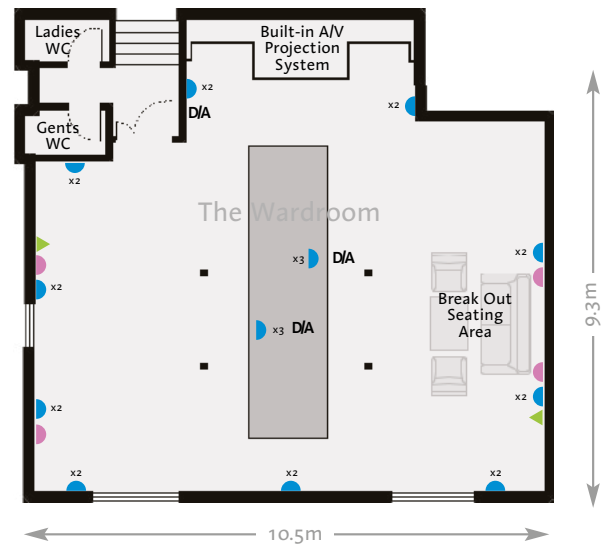

## Wardroom

The Wardroom is a thoroughly modern boardroom which combines efficiency and ease of use with elegance and unparalleled luxury.

# The Wardroom

Located on the second floor, the Wardroom is air conditioned and can accommodate boardroom meetings of up to 20 delegates. The Wardroom can also be used as a screening room and can accommodate up to 30 guests theatre style.

Included equipment:

- Rear projector screen 114 cm x 152 cm
- Pull down projector screen 160 cm x 160 cm for use with LCD projector
- Hitachi CP-X1200 XGA data video projector
- Toshiba DVR19DTKB2 DVD multi-region standard and VHS video recorder
- Denon 100w amplifier with wall mounted speakers
- TV with hotel selection
- Crestron room control, which operates all the above equipment and lights
- Two floor XVGA inputs and two audio inputs, one wall XVGA input and audio input for laptop use
- One wall SVGA input
- Cordless telephone
- Complimentary Wifi
- Lectern
- Flip charts

*Floor area:*

95.2 square metres

*Floor to ceiling height:*

3.21 metres max

2.26 metres min

*Capacity:*

20 Boardroom/30 Theatre

- 13 amp socket
- 2 amp socket
- ▲ Telephone point
- Y TV aerial point
- D/A Data & audio