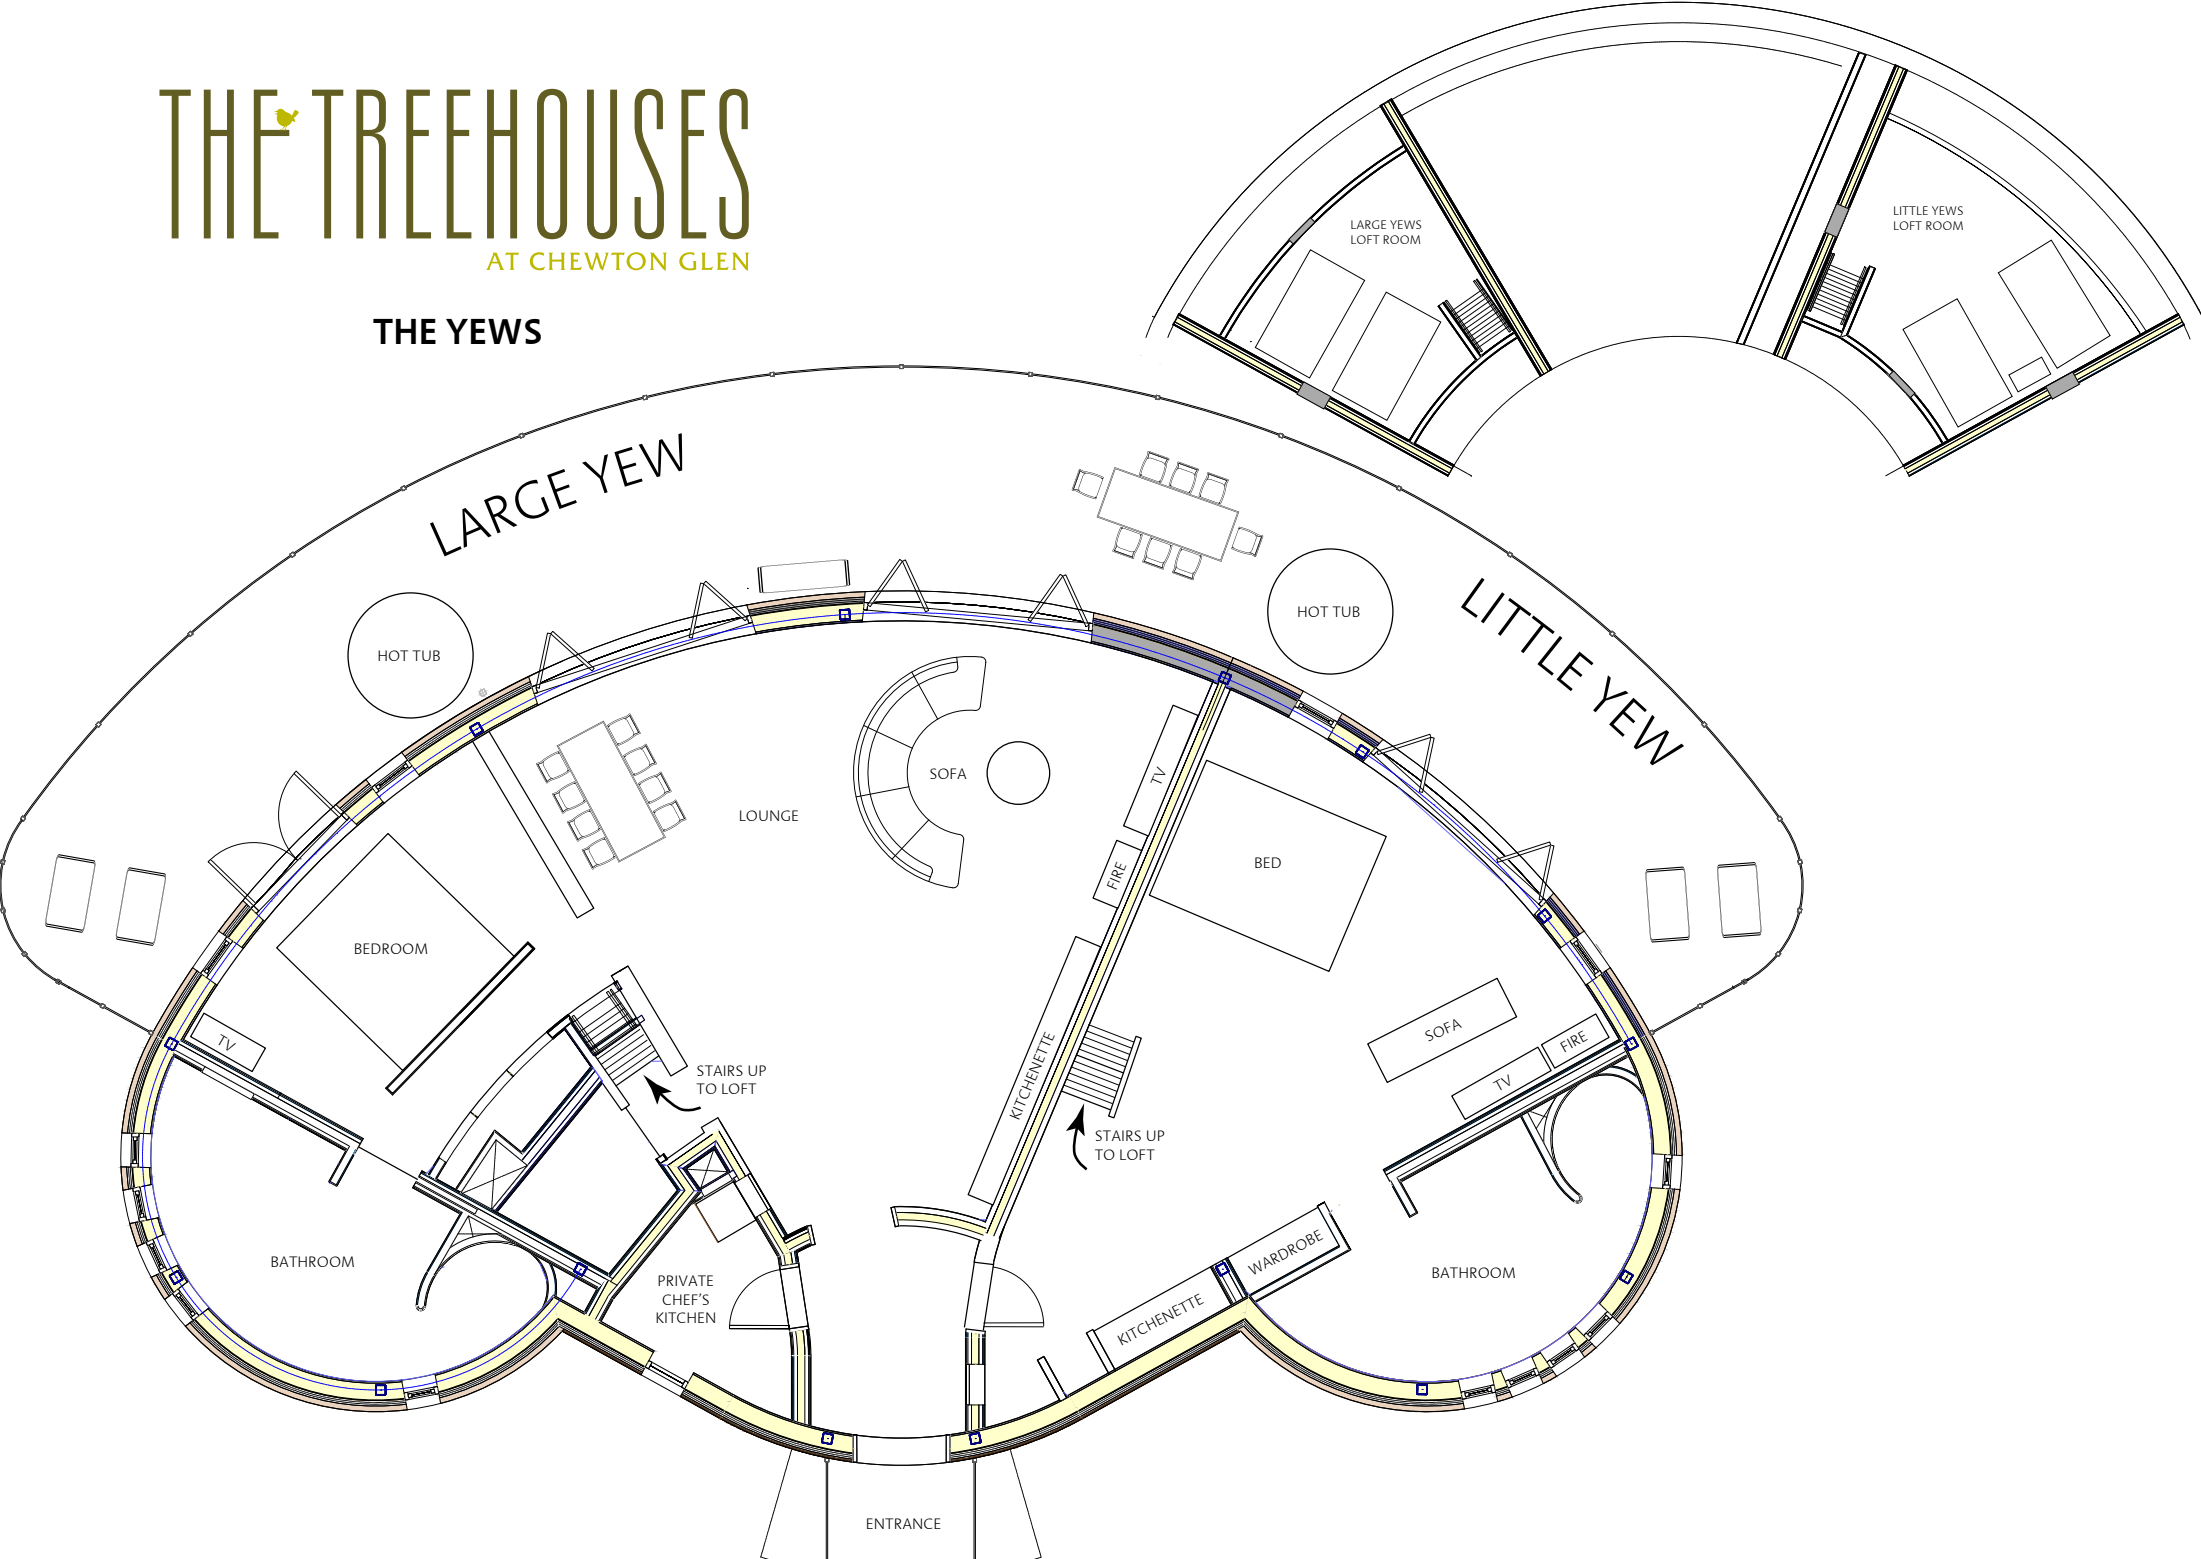

THE TREEHOUSES

AT CHEWTON GLEN

THE YEWS

LARGE YEW

LITTLE YEW

LARGE YEW'S LOFT ROOM

LITTLE YEW'S LOFT ROOM

HOT TUB

HOT TUB

BEDROOM

LOUNGE

SOFA

BED

TV

STAIRS UP TO LOFT

FIRE

STAIRS UP TO LOFT

FIRE

KITCHENETTE

WARDROBE

BATHROOM

ENTRANCE