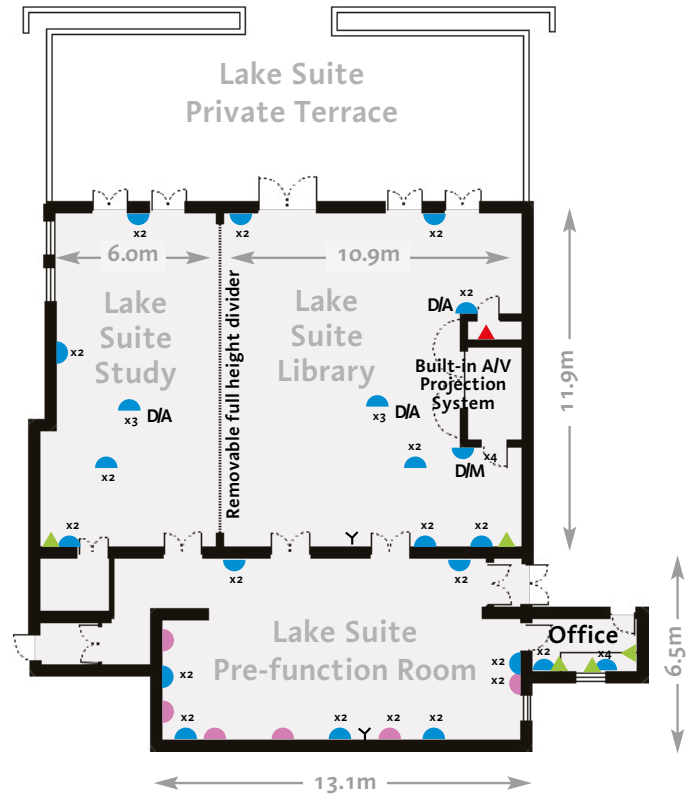

CHEWTON GLEN

HAMPSHIRE

Lake Suite

With its own private entrance and wonderful terrace overlooking the gardens and parkland, the Lake Suite is the largest of the luxurious private rooms at Chewton Glen and can accommodate meetings of up to 150 delegates.

Lake Suite

The Lake Suite is located on the ground floor and is air-conditioned and fully equipped with state-of-the-art audio and visual conferencing facilities. It includes an elegant pre-function lounge and organiser's office.

Included equipment:

- Rear projector screen 152 cm x 203 cm
- Hitachi CP-SX1250 SXGA data video projector
- Sony DVD multi-region standard
- Denon 100w amplifier with hidden speakers
- TV with hotel selection
- Crestron room control, which operates all the above equipment and lights
- Two floor XVGA inputs and two audio inputs, two wall XVGA input and audio input for laptop use
- Sennheiser microphones
- One wall SVGA input
- Dolby surround sound
- Complimentary Wifi
- Lectern
- Flip charts
- Cordless telephone

Floor area:
285 square metres
102 square metres (terrace)

Floor to ceiling height:
2.80 metres max
2.60 metres min

Capacity: Up to 150

- 13 amp socket
- 2 amp socket
- ▲ Telephone point
- ▲ 3 phase power socket
- Y TV aerial point
- D/A Data & audio
- D/M Data & mic